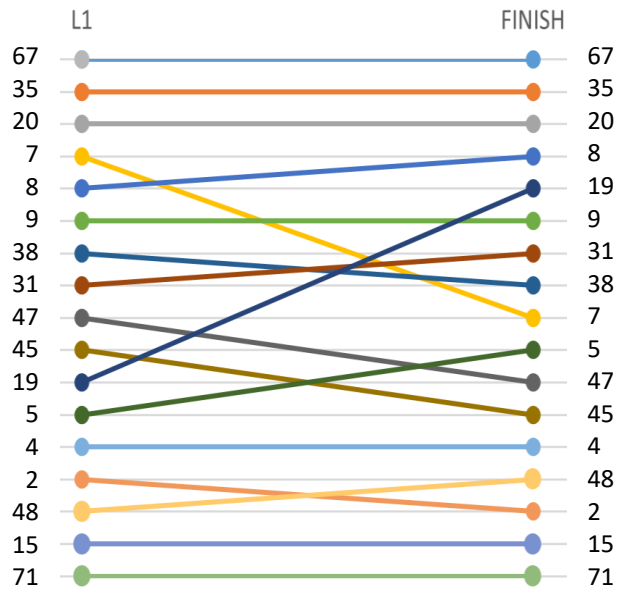

Race 4

Race 5

Race 6

Leeward mark rounding not recorded